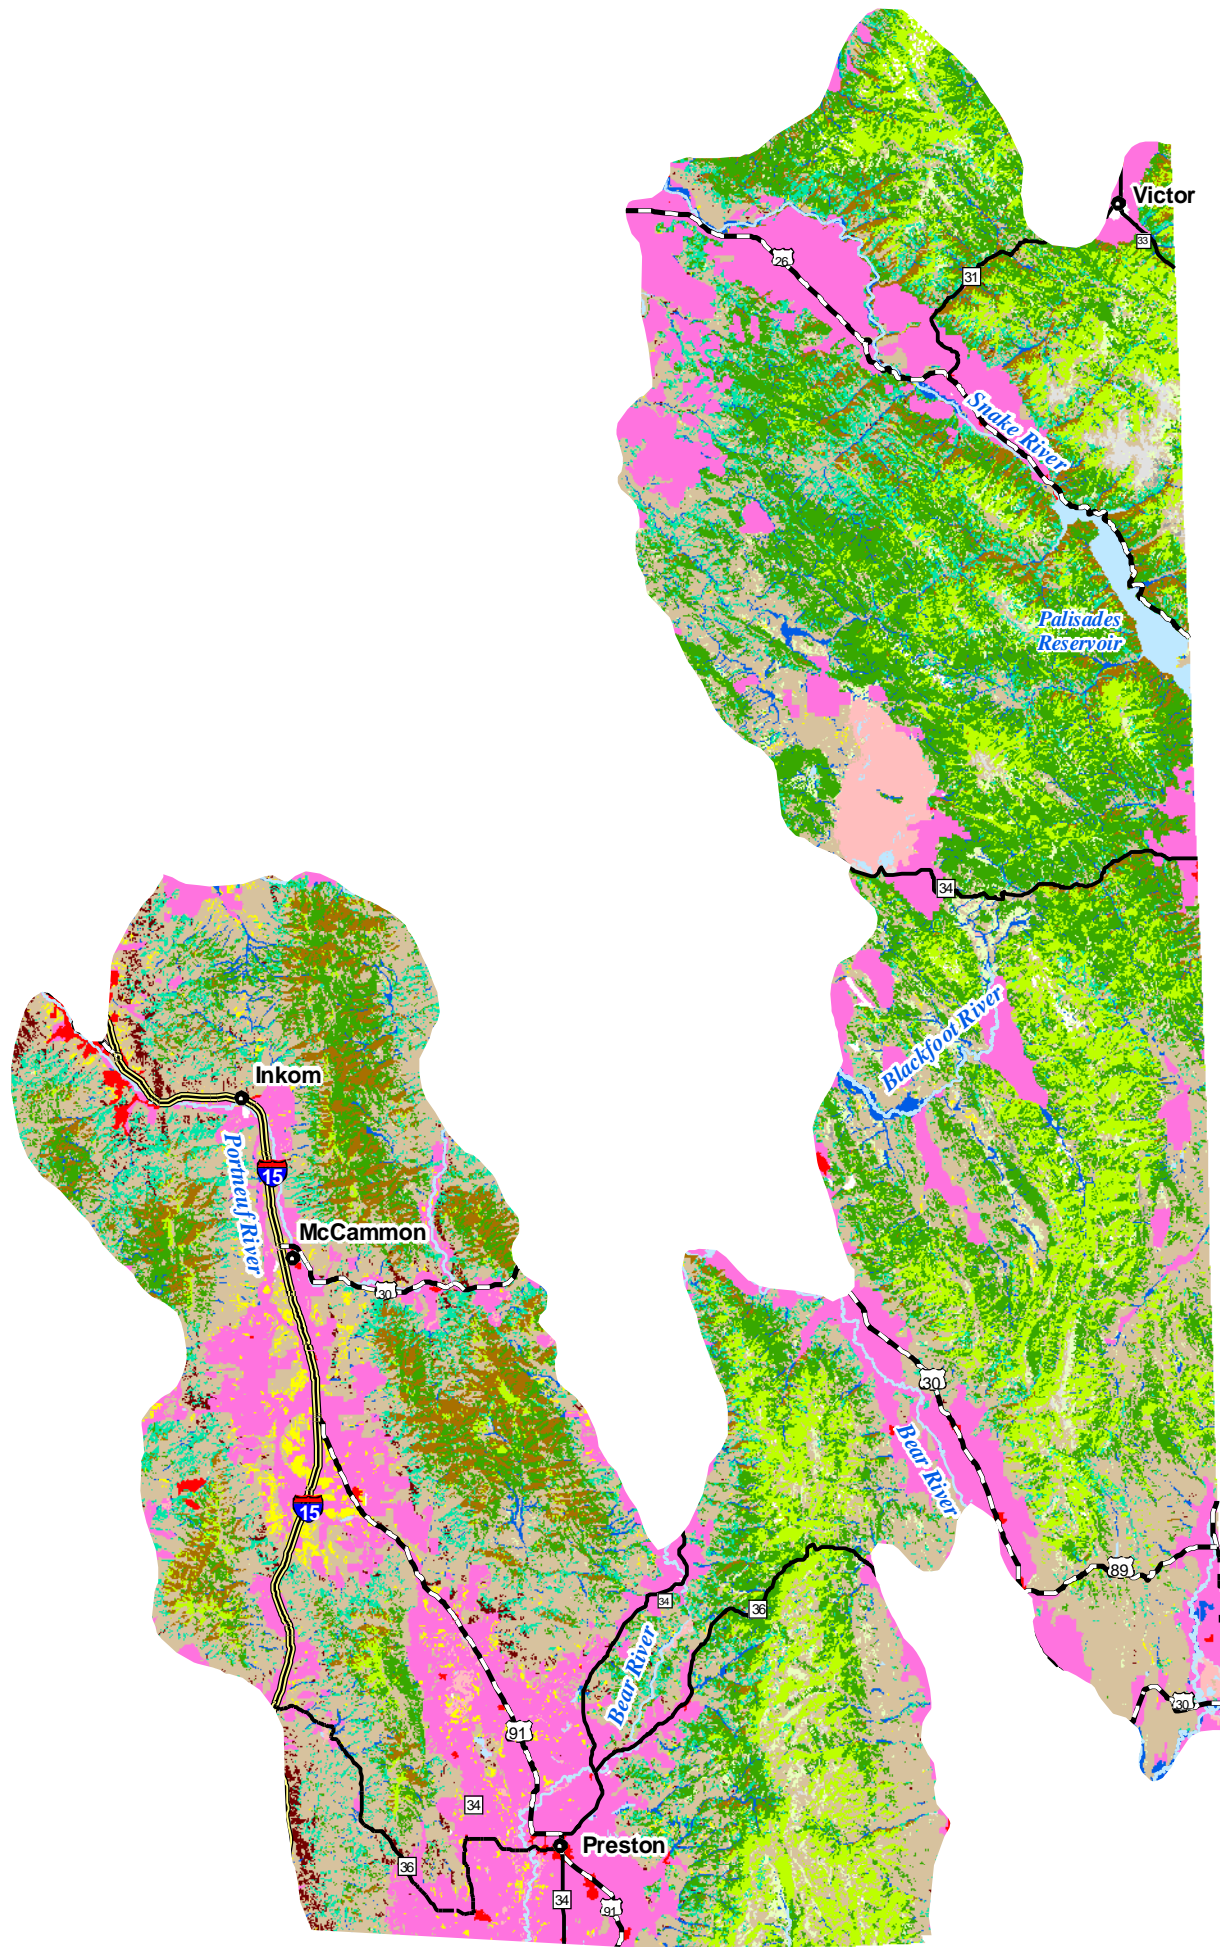

Overthrust Mountains Ecological Section Habitats

Habitats

- Alpine
- Arableland
- Dry Conifer Forest
- Dry Grassland
- Dune, Canyon, and Rockland
- Mesic Deciduous Shrubland
- Non-native Herbaceous

- Northern Mesic Conifer Forest
- Open Water
- Riparian Woodland
- Southern Wetland
- Southern Woodland
- Southern Xeric Shrubland and Steppe
- Subalpine Forest
- Subalpine Grassland

Upland Deciduous Forest

- Urban

Town Population

- 0 - 20,000
- 20,001 - 200,000

Highways

- Interstate
- U.S. Highway
- State Route

25 July 2005
Idaho Conservation Data Center, Idaho Department of Fish and Game.

Figure 22. Overthrust Mountains habitats.